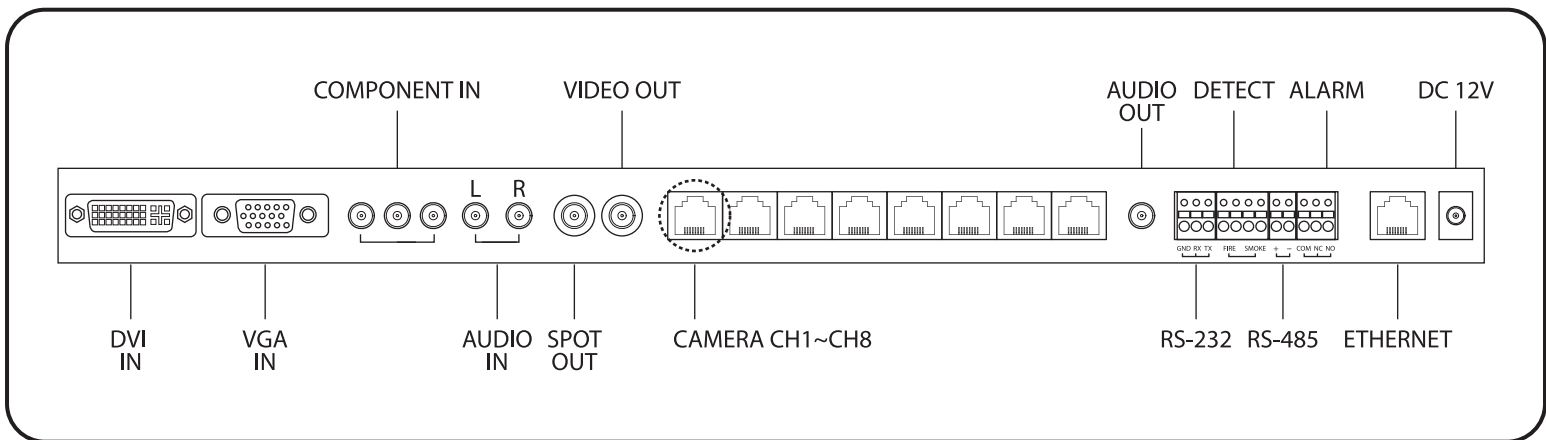

LCD MONITOR

4

CHANNEL

USB

HDD

MOUSE

AUDIO REC

REMOTE CONTROL

TRUE H.264

COMPRESSION

REMOTE OBSERVATION

IN PUT / OUT PUT PORT COMPOSITION DIAGRAM

SJ-1904HST12 / 1908HST24

SJ-2308HST24

SJ-1904PL12 / 1908PL24

SJ-1908ES06