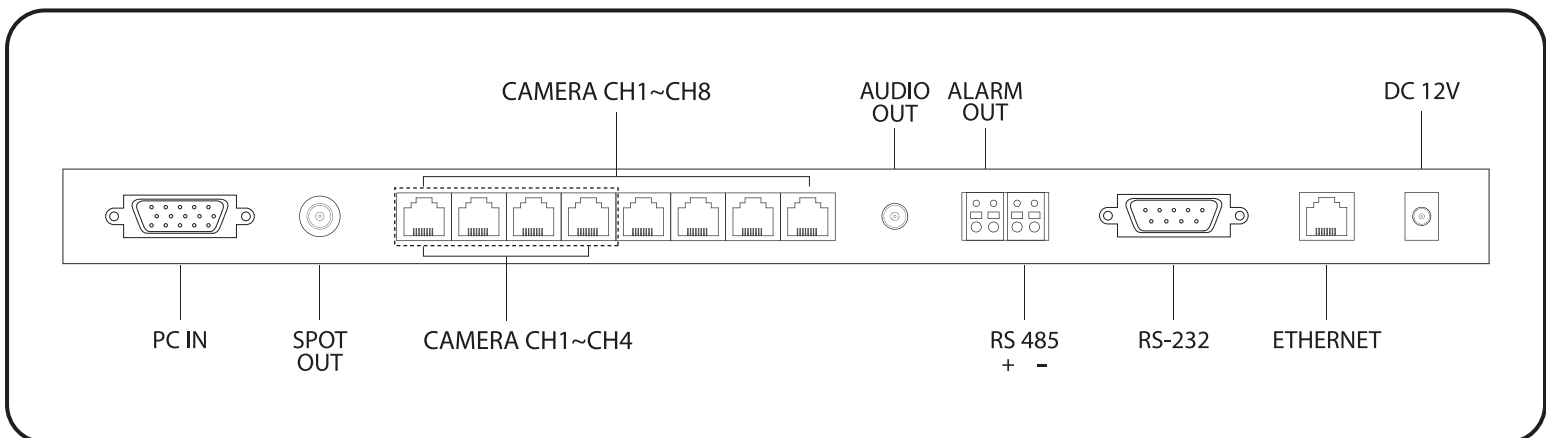

LCD MONITOR

4

CHANNEL

USB

HDD

MOUSE

AUDIO REC

REMOTE CONTROL

TRUE H.264

COMPRESSION

REMOTE OBSERVATION

IN PUT / OUT PUT PORT COMPOSITION DIAGRAM

SJ-1904HST12 / 1908HST24

SJ-2308HST24

SJ-1904PL12 / 1908PL24

SJ-1908ES06