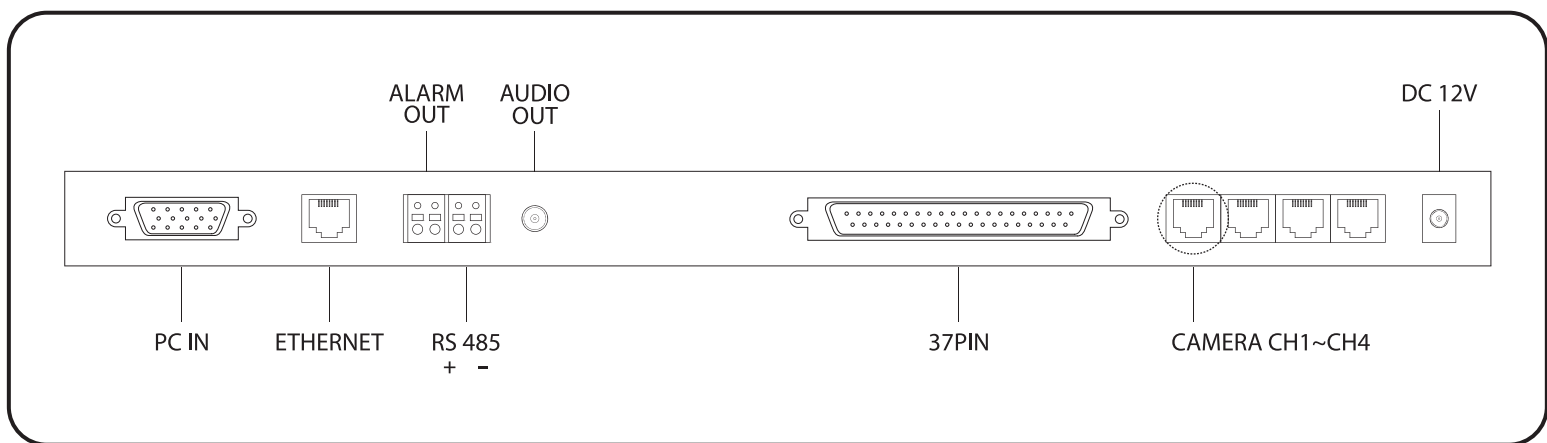

SJ-1908ES06

SJ-1504EA

SJ-1004HD12