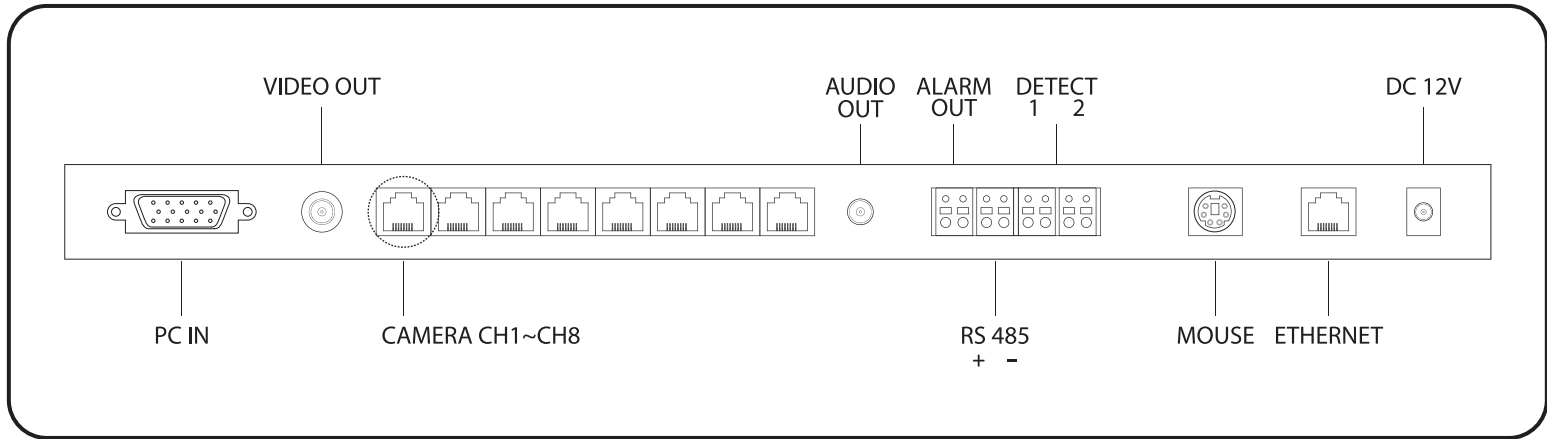

LCD MONITOR

4

CHANNEL

USB

HDD

MOUSE

AUDIO REC

REMOTE CONTROL

TRUE H.264

COMPRESSION

REMOTE OBSERVATION

IN PUT / OUT PUT PORT COMPOSITION DIAGRAM

SJ-1904HST12 / 1908HST24

SJ-2308HST24

SJ-1904PL12 / 1908PL24

SJ-1908ES06