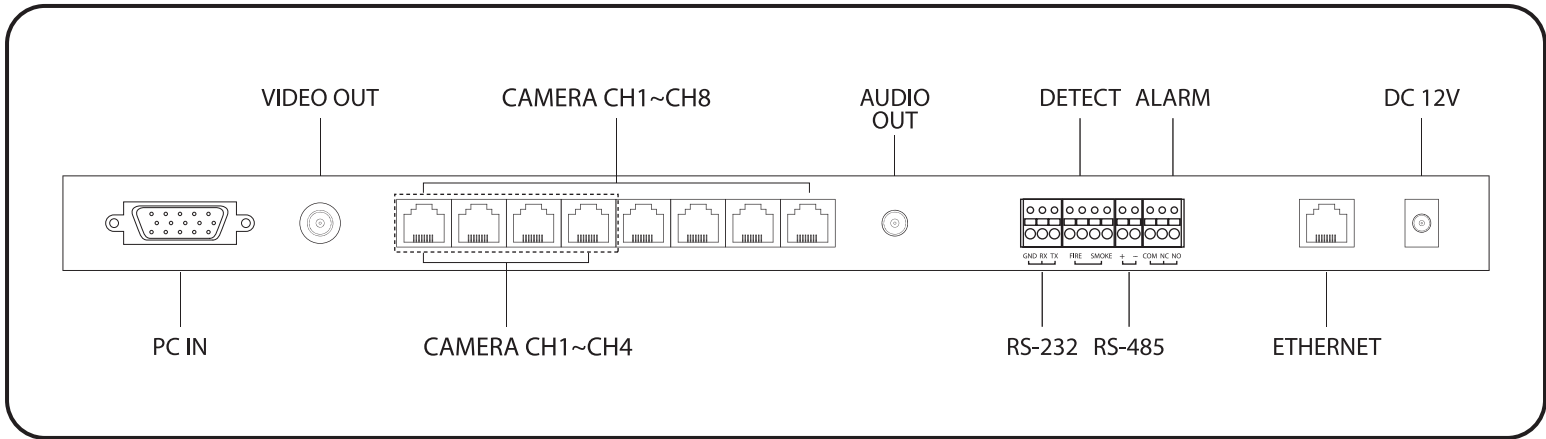

LCD MONITOR

4

CHANNEL

USB

HDD

MOUSE

AUDIO REC

REMOTE CONTROL

TRUE H.264

COMPRESSION

REMOTE OBSERVATION

IN PUT / OUT PUT PORT COMPOSITION DIAGRAM

SJ-1904HST12 / 1908HST24

SJ-2308HST24

SJ-1904PL12 / 1908PL24

SJ-1908ES06