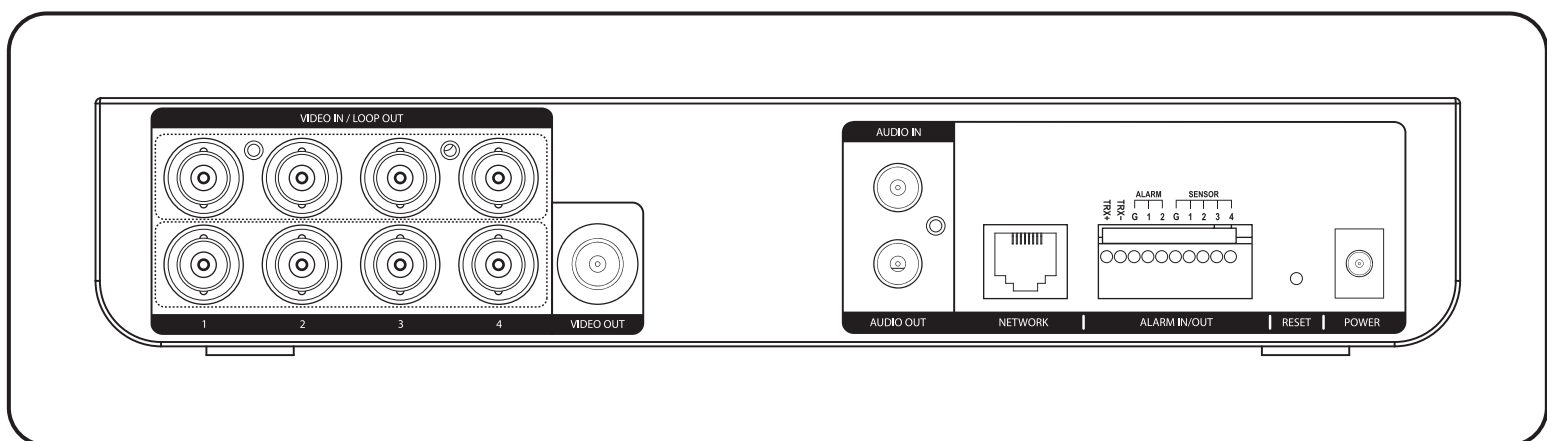

SJ-1004HD12