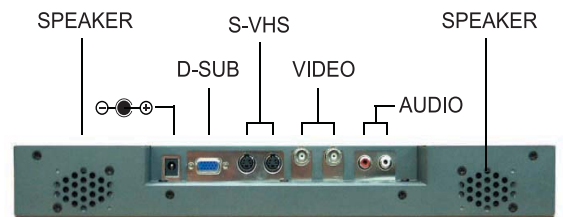

***DTLM-22C model's specification is same with DTLM22 except of Chasis and stand bracket.

Bracket(Optional)

DTLM-22

-ANGLE VIEW-

-FRONT VIEW-

-BACK VIEW-

BOTTOM VIEW

NO	AREA	ITEM	DTLM-22		
1	LCD	Type	22" Panel		
		Driver Element	22" S-PVA Panel		
		Pixel Pitch	0.270mm		
		Pixel Arrangement	1680(H) X 1050(V), RGB Vertical Stripe		
		Display Colors	16.7M Colors		
		Number of Pixels	1680 X 1050		
		Contrast Ratio(Typ)	1000 : 1(Typical)		
		Luninance of White(Typ / Min)	300 cd/m2		
		Viewing Angles(CR≥10)	Left / Right	89° / 89°	
			Top / Bottom	89° / 89°	
		Light Source / Lifetime	6CCFL /40,000 Hours(Minimum)		
		Response Time(Tr/Td)	5ms		
		2	Video	Frequency	80MHz
Frequency	Horizontal			30 ~ 60KHz	
	Vertical			55 ~ 75KHz	
Video Mode	NTSC/PAL(Auto Selection)				
Scanning Method	Digital progressive scan(Still/Progressive)				
Video Input Signal	Composite			1.0Vp-p, 75Ω	
	S-VIEO			0.7Vp-p(Luminance), 0.3Vp-p(Chrominance), 75Ω	
Viedo Input Connector	Composite			BNC X 2	
	S-VIEO			4Pin Mini Din x 2	
Termination	75Ω ,Auto Termination				
Audio Input Connector	RCA X 2 (Stereo)				
Audio Output	0.5W X 2				
Resolution	More than 500 Lines				
Display Area	432 mm(H) X 324 mm(V)				
Input Signal	Analog RGB, CVBS, SVHS				
Input Connector	15 Pin D-sub, RAC, SVHS				
3	PC	Input Resolution	Maximum Resolution	1680 X 1050 @ 75Hz	
			Recommeded Resolution	1680 X 1050@ 60Hz	
4	Control	Plug & Play	VESA DDC 2B		
		User Controls	Brightness, Contrast, Tint, Color, Sharpness, etc		
5	Power	OSD Language	English		
		DC Power	12VDC +-5%		
		Power Consumption	60W(Without Audio)		
6	MECH.	Power Supply	Power Supply	External AC Adaptor (+12Vdc)	
			Dimensions (W x H x D)	Net Packing	503mm X 326mm X 56mm
				Case Color	
7	TEMP.	Case Material	MOLD		
		Weight (Net/Packing)	kg / kg		
		Operating Temperature	0 ~ 40°C		
8	Accessories	Storage Temperature	0 ~ 50°C		
			AC Adaptor, Power Cord, Manual, Diskette		